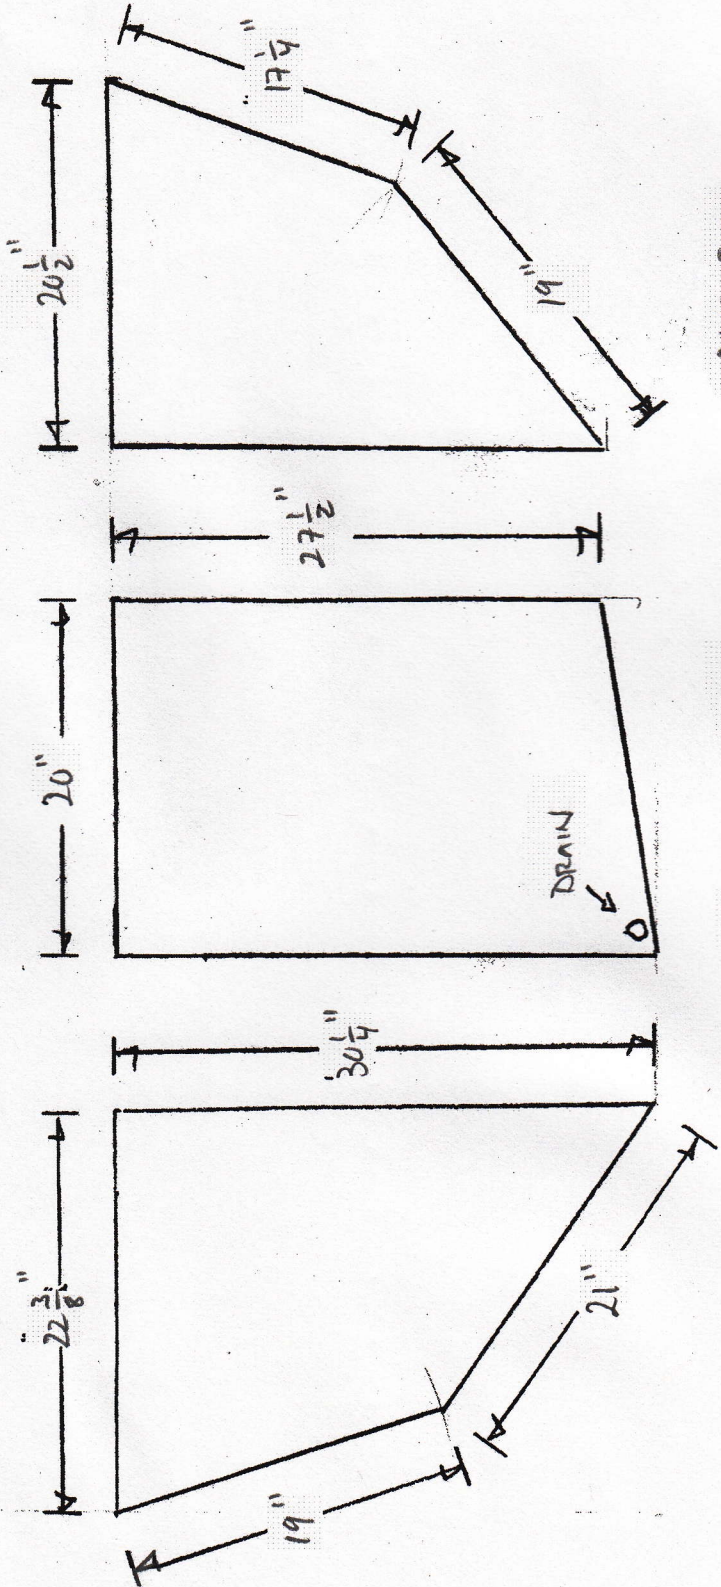

STARBOARD FUEL TANK

- FITTINGS: 8" INSP PORT AS SHOWN
- FUEL PICKUP: 3/8" NPT THREADS
- FUEL RETURN: 3/8" NPT THREADS
- FUEL VENT: 1/2" NPT THREADS
- FUEL FILL: 1 1/2" NPT THREADS
- DRAIN: 1/2" NPT THREADS

TOP SIDE

AFT →

← FWD

AFT SIDE

INBOARD SIDE

FWD SIDE