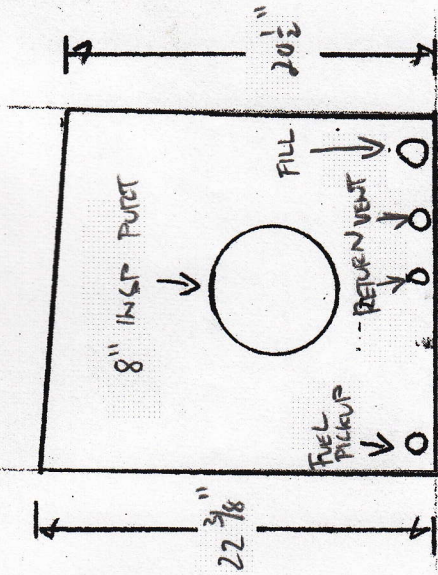

STARBOARD FUEL TANK

- FITTINGS: 8" INSP PORT AS SHOWN
- FUEL PICKUP: 3/8" NPT THREADS
- FUEL RETURN: 3/8" NPT THREADS
- FUEL VENT: 1/2" NPT THREADS
- FUEL FILL: 1 1/2" NPT THREADS
- DRAIN: 1/2" NPT THREADS

TOP SIDE

AFT →

← FWD

AFT SIDE

INBOARD SIDE

FWD SIDE